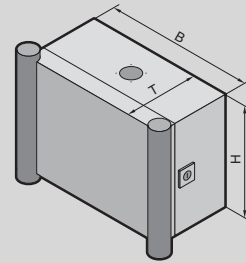

- IP 66

Approvals:

- UL
- TÜV
- CSA

Supply includes:

- Housing of all-round solid construction
- Cut-out and reinforcement for support arm system CP 40 stainless steel
- Fastener with guide plate
- Door with sealing frame and side handle strips
- Lock: 3 mm double-bit

Note:

- The support arm connection and door catch may be swapped over by rotating the housing
- Matching mounting plates from compact enclosures AE may be used
- 3 mm double-bit lock insert may be exchanged for 41 mm lock inserts, plastic handles and T handles, type C

Technical details:

Available on the Internet

Stainless steel

Height (H) inches (mm)	Packs of	12 (300)	12 (300)	16 (400)	16 (400)	Page
Width (B) inches (mm)		12 (300)	16 (400)	16 (400)	24 (600)	
Depth (T) inches (mm)		6 (150)	6 (150)	6 (150)	6 (150)	
Model No.	1 pc(s).	6535.010	6536.010	6538.010	6539.010	
Weight lb (kg)		13.9 (6.3)	16.5 (7.5)	19.4 (8.8)	26.6 (12.1)	
Accessories						
Support Rails TS 35/7.5	10 pc(s).	2316.000	2317.000	2317.000	-	530
Lock Systems		from page	from page	from page	from page	481